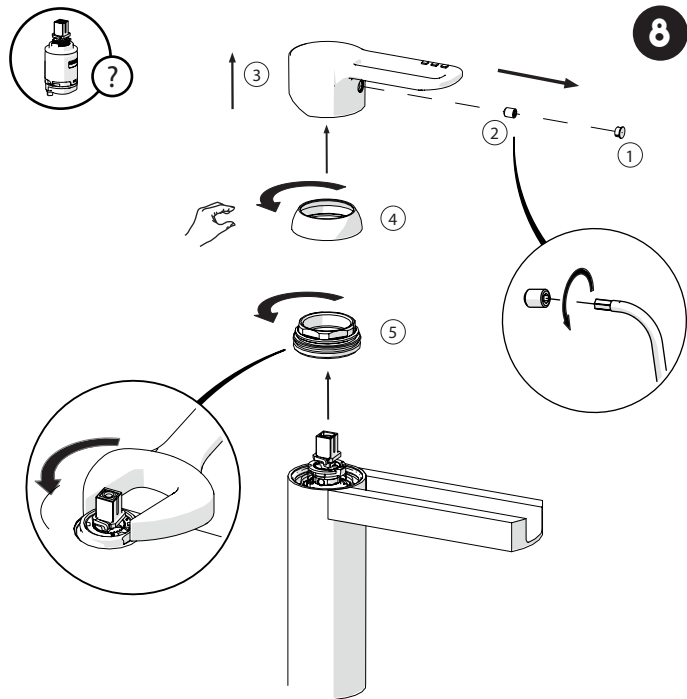

-50%

7

9

8

10

NOBILIS[®]
The Best Technology for Water

NEW ROAD

RDC0158/2

A

B

3

5

2

INSERIRE GUARNIZIONE
PUT GASKET

C

4