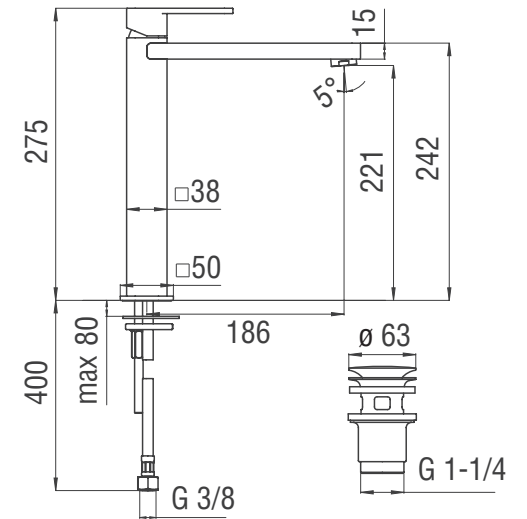

-50%

7

9

No limitation of temperature

Partial limitation of temperature

Maximum position Only cold water

NOBILIS®
The Best Technology for Water

LP90128/2

www.grupponobili.it

IISTRLP90128/2#---STD

REV03/2013

8

10

CLEANING

WATER

ALCOOL