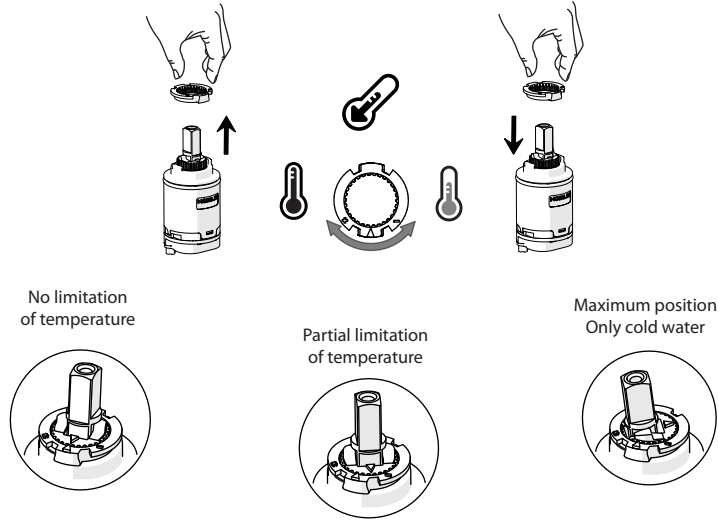

-50%

7

9

No limitation of temperature

Partial limitation of temperature

Maximum position Only cold water

NOBILIS®
The Best Technology for Water

LP90128/2