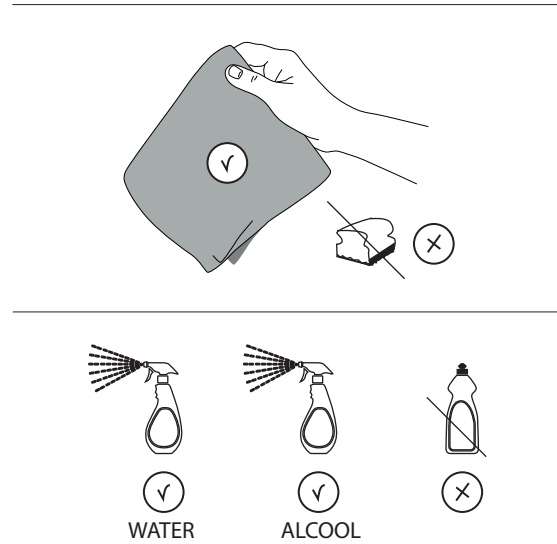

CLEANING

WATER

ALCOOL