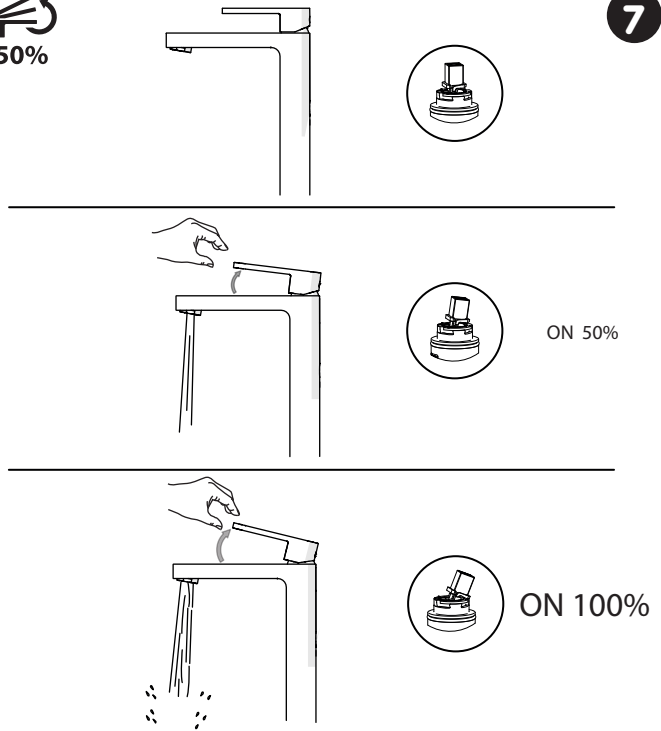

-50%

7

9

No limitation of temperature

Partial limitation of temperature

Maximum position Only cold water

NOBILIS®
The Best Technology for Water

LP90128/2